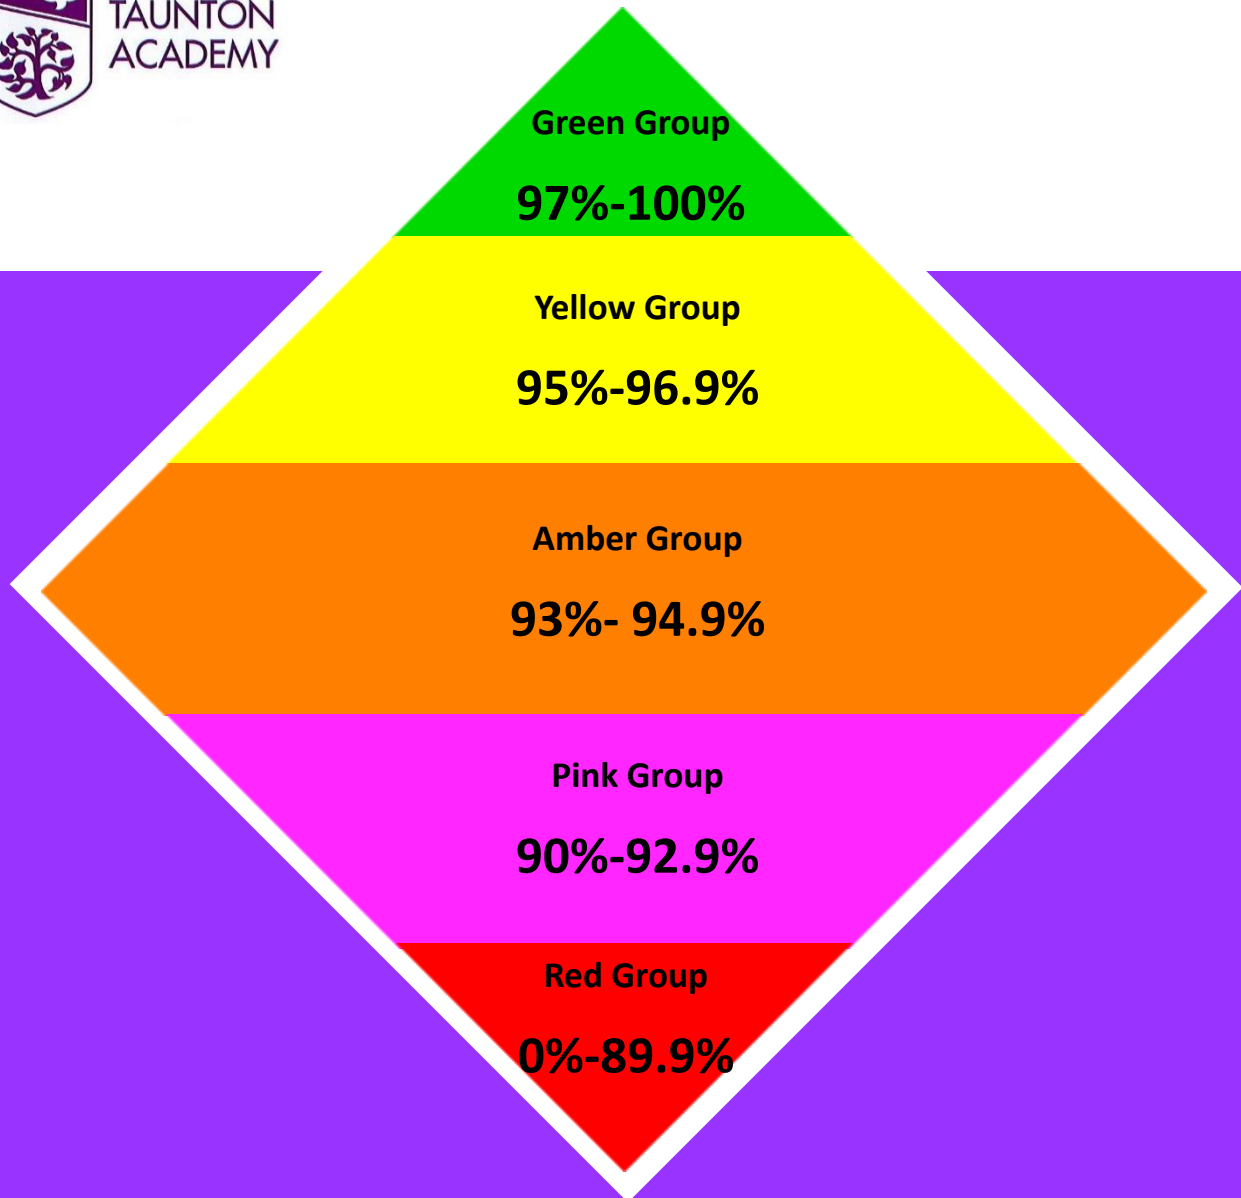

### Attendance Groups

Green	No risk
Yellow	Risk of underachievement
Amber	Serious risk of underachievement
Pink	Severe risk of underachievement
Red	Extreme risk– Court action